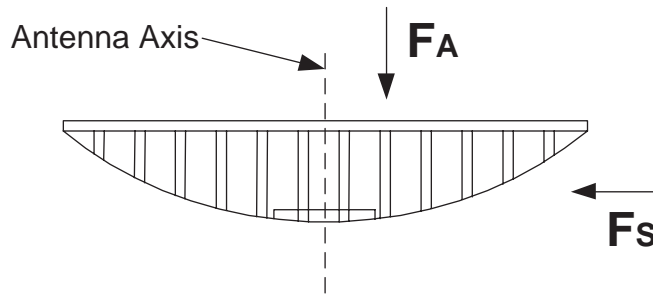

ANTENNA WIND FORCES AND LOADS

G3, G4 & G6 SERIES

Top View

*Dimensions = Inches/cm

Antenna Windloading G3 Series 3' (0.9m)

Fa max	140 lbs. (623N)
Fs max	43 lbs. (191N)

Antenna Windloading G4 Series 4' (1.2m)

Fa max	395 lbs. (1758N)
Fs max	147 lbs. (654N)

Antenna Windloading G6 Series 6' (1.8m)

Fa max	701 lbs. (3119N)
Fs max	303 lbs. (1348N)